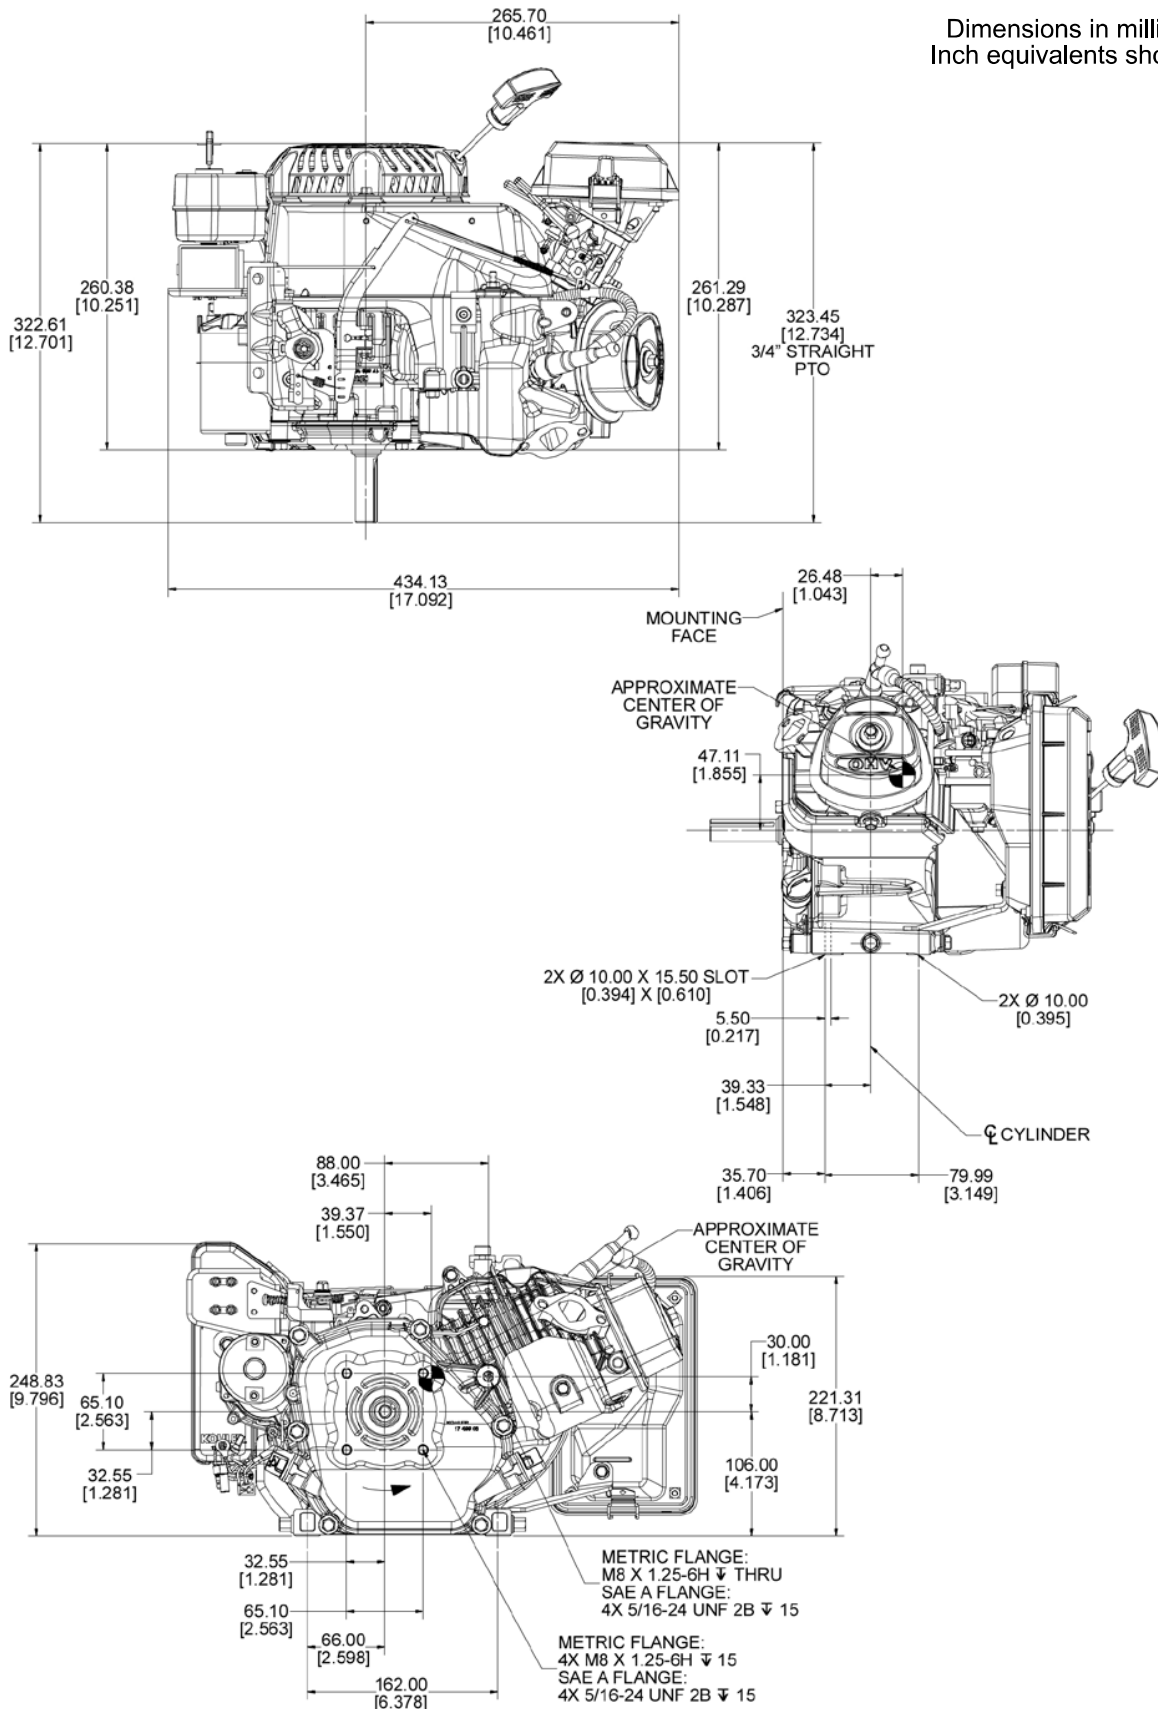

Specifications

CH260/CH270 Engine Dimensions

Specifications

CH260/CH270 Engine Dimensions

Dimensions in millimeters.
Inch equivalents shown in [].

Specifications

CH395 Engine Dimensions

Specifications

CH395 Engine Dimensions

CH440 Engine Dimensions

Specifications

CH440 Engine Dimensions

Dimensions in millimeters.
Inch equivalents shown in [].