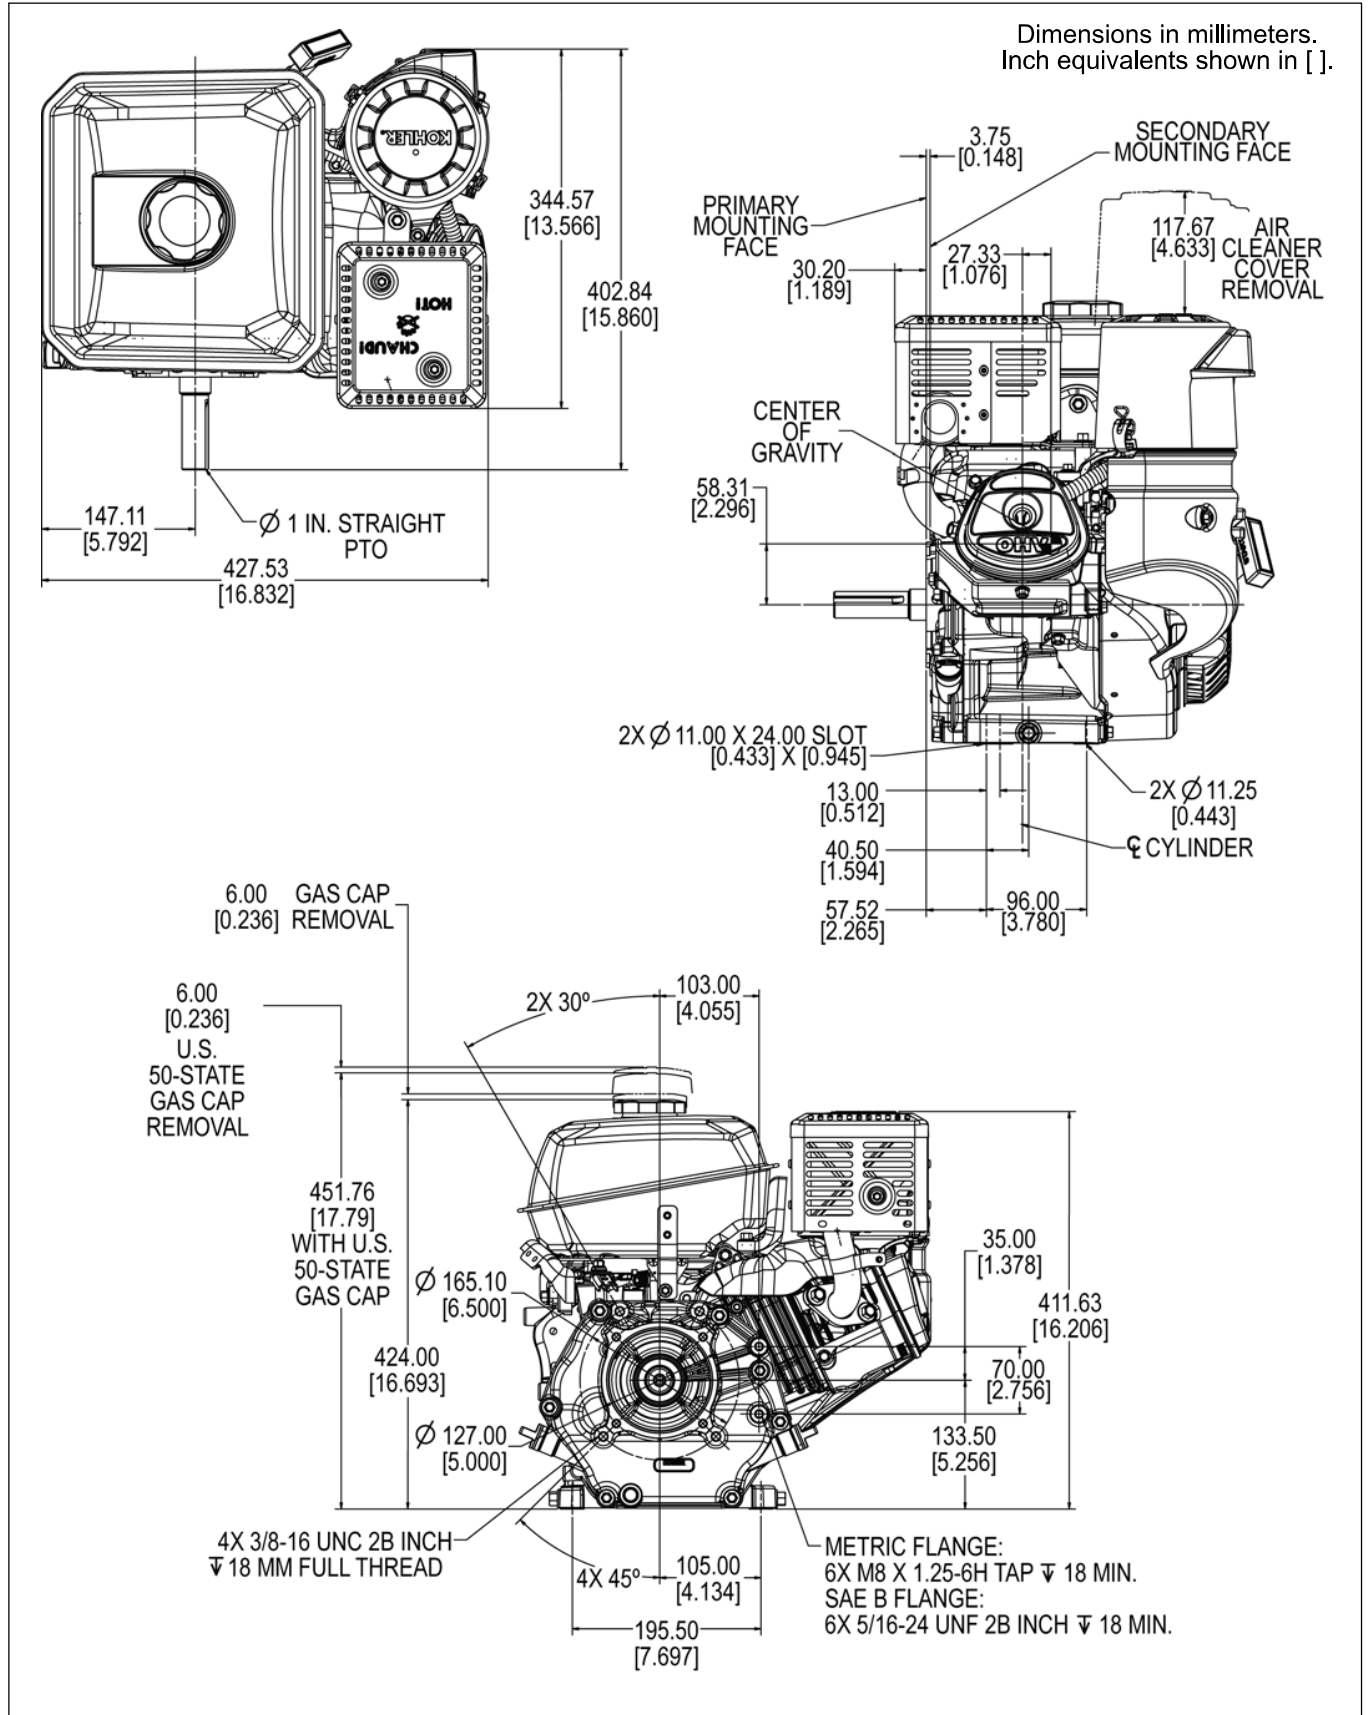

Specifications

CH260/CH270 Engine Dimensions

Specifications

CH260/CH270 Engine Dimensions

Dimensions in millimeters.
Inch equivalents shown in [].

Specifications

CH395 Engine Dimensions

Specifications

CH395 Engine Dimensions

CH440 Engine Dimensions

Specifications

CH440 Engine Dimensions

Dimensions in millimeters.
Inch equivalents shown in [].