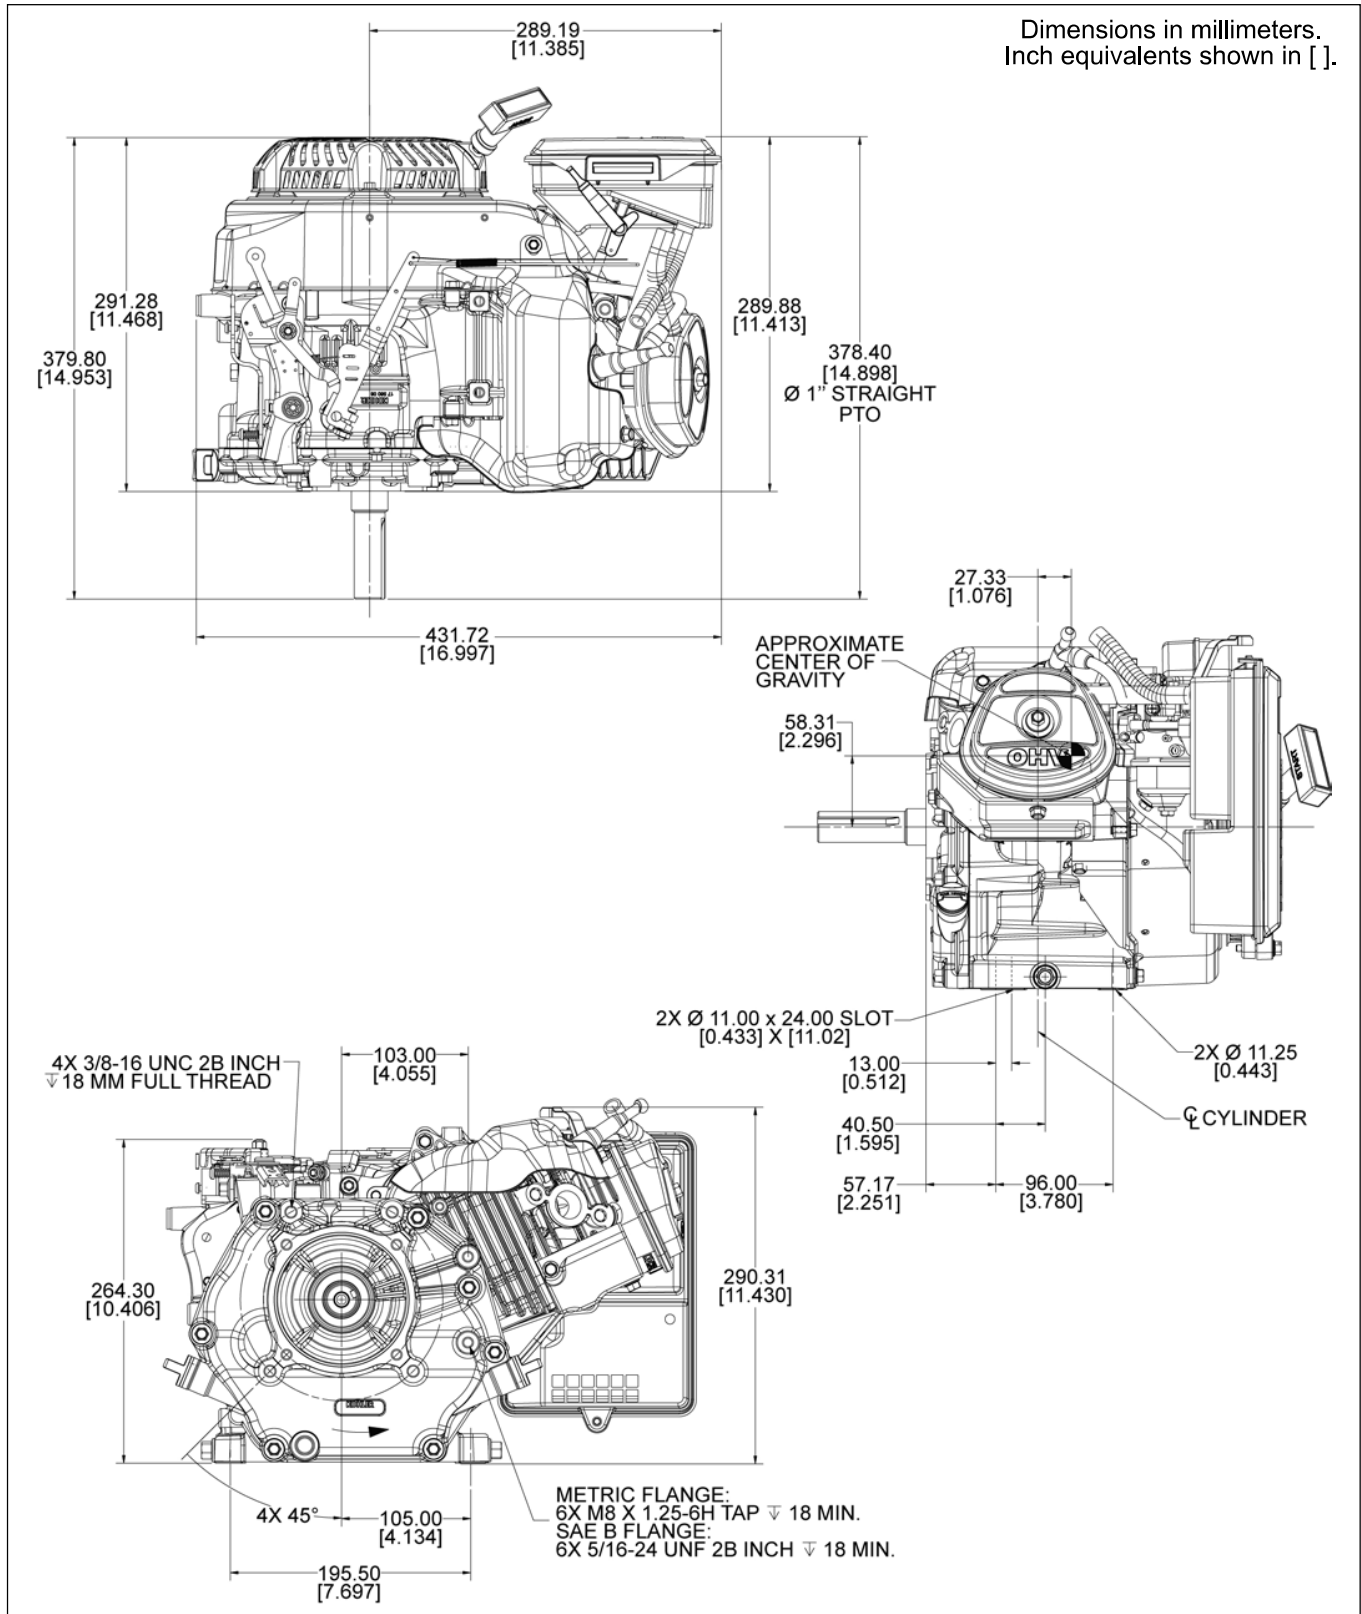

Specifications

CH260/CH270 Engine Dimensions

Specifications

CH260/CH270 Engine Dimensions

Dimensions in millimeters.
Inch equivalents shown in [].

Specifications

CH395 Engine Dimensions

Specifications

CH395 Engine Dimensions

CH440 Engine Dimensions

Specifications

CH440 Engine Dimensions

Dimensions in millimeters.
Inch equivalents shown in [].