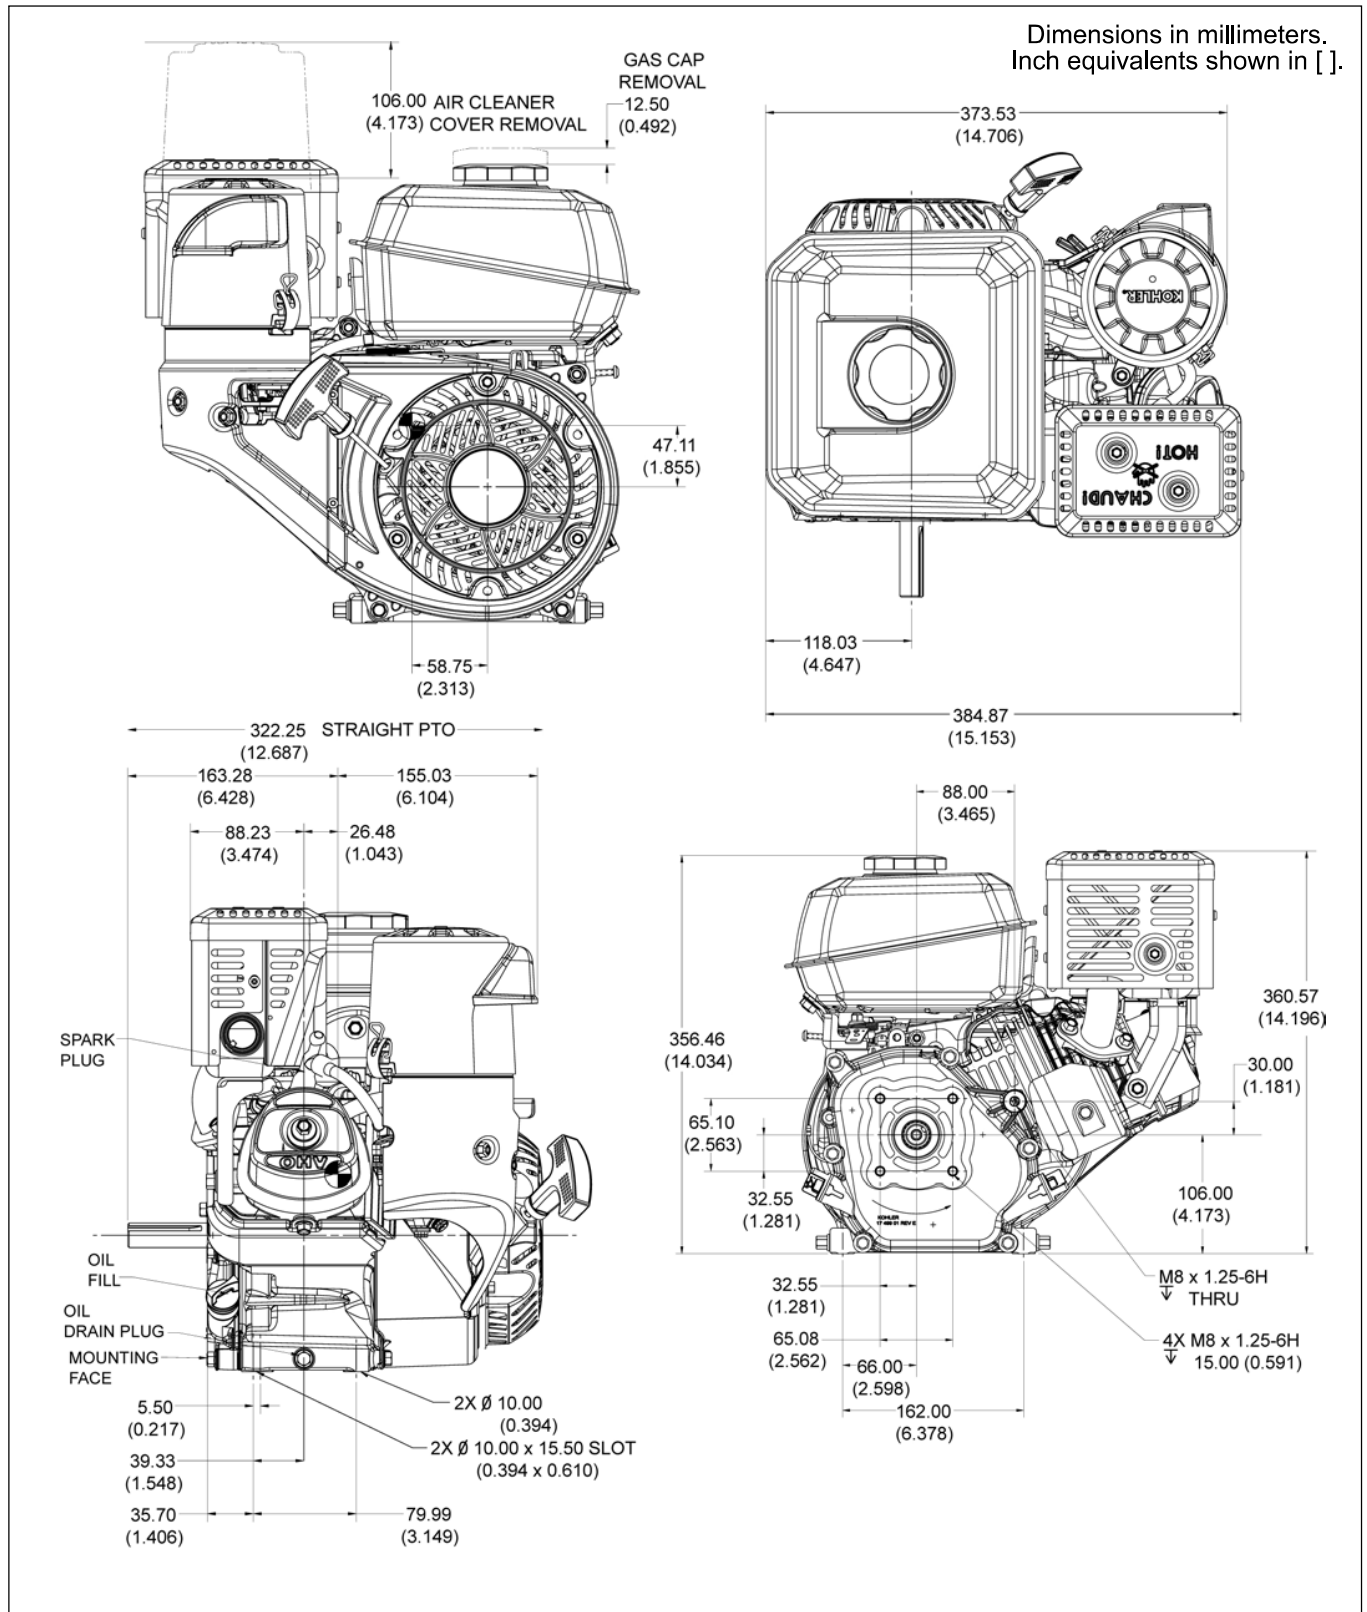

Specifications

CH260/CH270 Engine Dimensions

Specifications

CH260/CH270 Engine Dimensions

Dimensions in millimeters.
Inch equivalents shown in [].

Specifications

CH395 Engine Dimensions

Specifications

CH395 Engine Dimensions

CH440 Engine Dimensions

Specifications

CH440 Engine Dimensions

Dimensions in millimeters.
Inch equivalents shown in [].