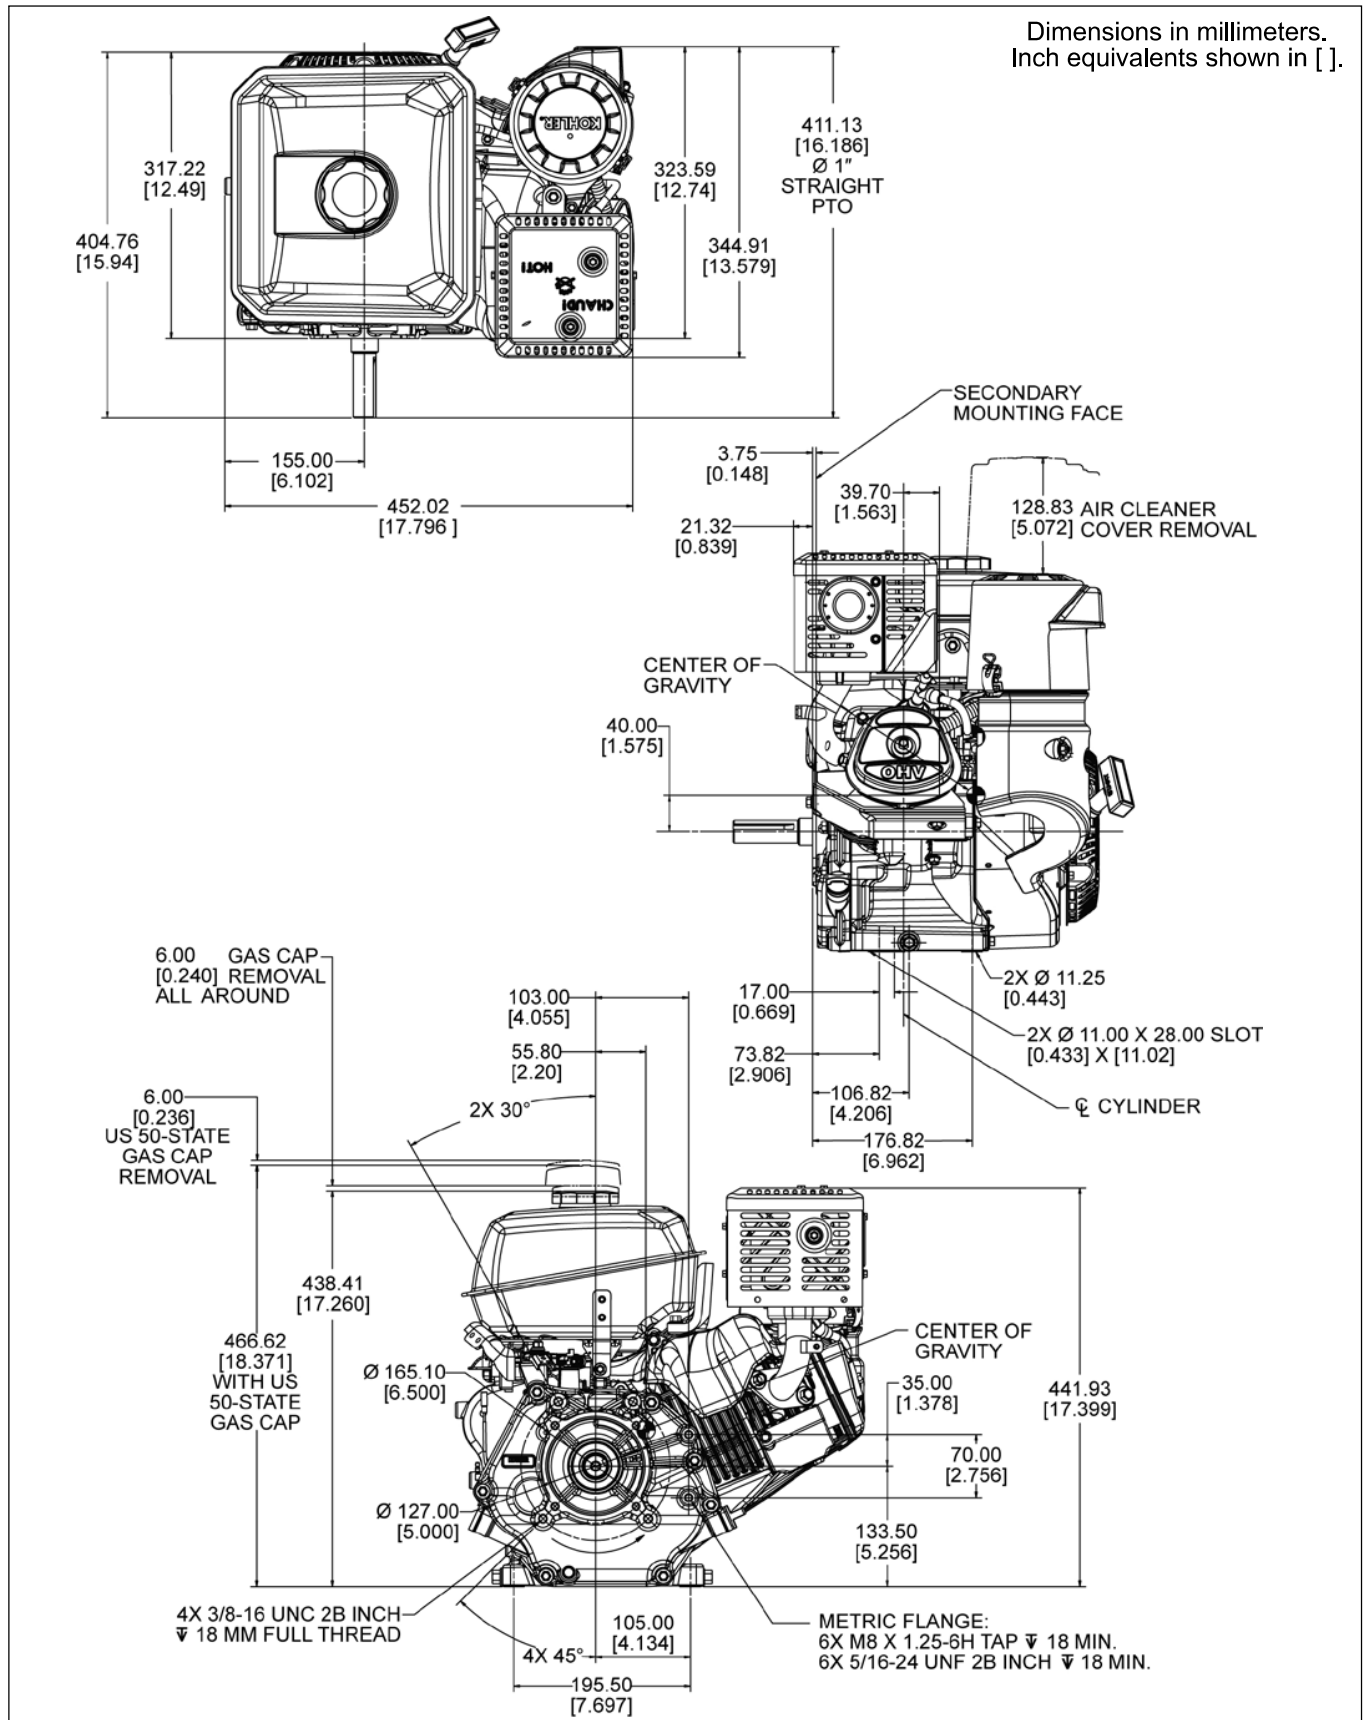

Specifications

CH260/CH270 Engine Dimensions

Specifications

CH260/CH270 Engine Dimensions

Dimensions in millimeters.
Inch equivalents shown in [].

Specifications

CH395 Engine Dimensions

Specifications

CH395 Engine Dimensions

CH440 Engine Dimensions

Specifications

CH440 Engine Dimensions

Dimensions in millimeters.
Inch equivalents shown in [].